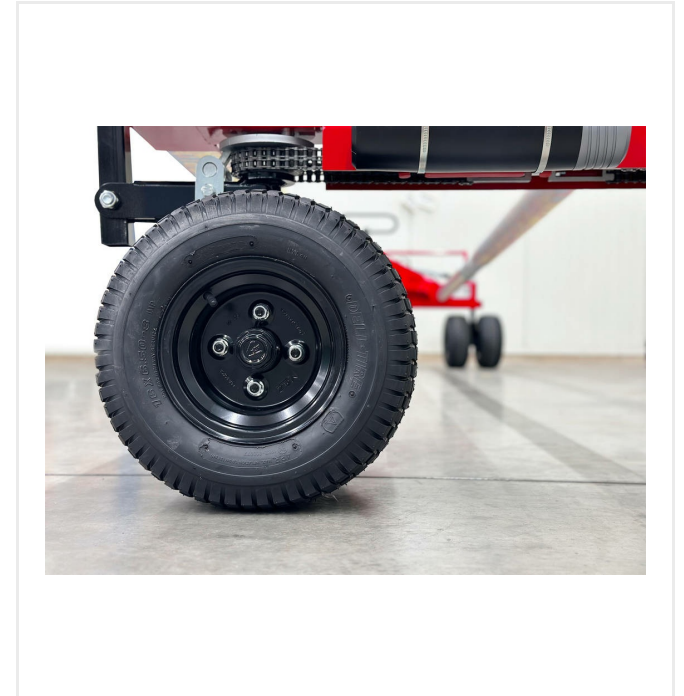

Traditionally, artificial turf track installation is characterized as labour-intensive, and energy- and time-consuming. In contrast, the reasonable construction of the TurfRoller TR5000 allows a precise positioning and rolling out of a turf roll making a subsequent adjustment nearly unnecessary.

The TurfRoller TR5000 is able to easily lay artificial turf rolls of up to 5 m wide. TurfRoller TR5000 consists of two carts. Each cart is equipped with two steerable double pneumatic tires being steered by a drawbar.

The minimal surface pressure on the subbase is guaranteed and thus the transport on unbounded elastic layers is an effortless business.

With this clever steering mechanism, TR5000 is variable and precise to manoeuvre in all directions.

TurfRoller - Tools and Devices

TurfRoller TR5000

Detail views

TurfRoller TR5000

Powerfull

Hydraulic pump, lifting capacity up to 1.500 kg.

Manoeuvrable

Unique steering system for front - and rear axles.