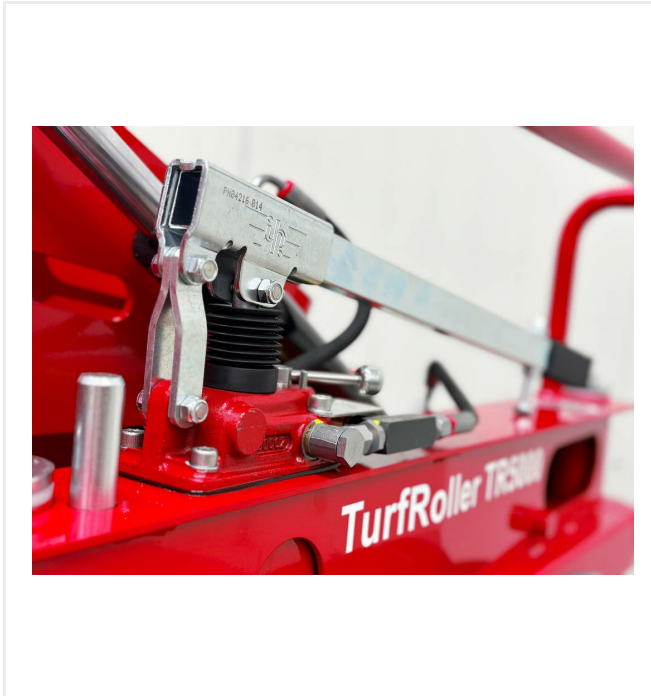

Traditionally, artificial turf track installation is characterized as labour-intensive, and energy- and time-consuming. In contrast, the reasonable construction of the TurfRoller TR5000 allows a precise positioning and rolling out of a turf roll making a subsequent adjustment nearly unnecessary.

The TurfRoller TR5000 is able to easily lay artificial turf rolls of up to 5 m wide. TurfRoller TR5000 consists of two carts. Each cart is equipped with two steerable double pneumatic tires being steered by a drawbar.

The minimal surface pressure on the subbase is guaranteed and thus the transport on unbounded elastic layers is an effortless business.

With this clever steering mechanism, TR5000 is variable and precise to manoeuvre in all directions.

TurfRoller - Tools and Devices

TurfRoller TR5000

Detail views

TurfRoller TR5000

Powerfull

Hydraulic pump, lifting capacity up to 1.500 kg.

Manoeuvrable

Unique steering system for front - and rear axles.