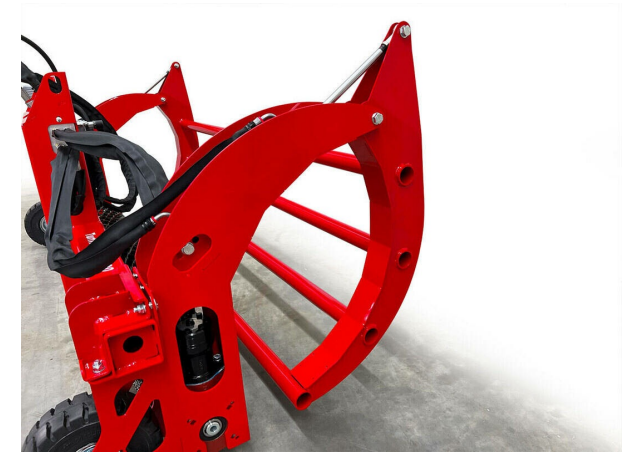

TurfWinch - Recycling

TurfWinch TW2000

Item number/s:

6214680

Attachment for Up- and Unrolling of artificial turf.

TurfWinch TW2000 winds artificial turf with or without infill material into transportable rolls. The maximum roll width is 2 metres. Height adjustable support rollers facilitate handling. The winding speed is adjustable and can be activated from the driver seat by the Hand-held steering. TurfWinch TW2000 can be operated through different adapters with all available loaders.

Controls protected

TurfWinch - Recycling TurfWinch TW2000

Detail views

Easy
control element

Robust
Grid roller for winding up the lawn.

Powerful
Pliers for gripping the lawn roll.

TurfWinch - Recycling

TurfWinch TW2000

Technical information

Roll width	Max. 2 metres
Drive	Hydraulic / electro-hydraulic
Lifting power	max. 2,000 kg
Weight	351 kg
Dimensions	L 1,200 x W 2,510 x H 1,100 mm

Subject to technical changes

passion for sports grounds