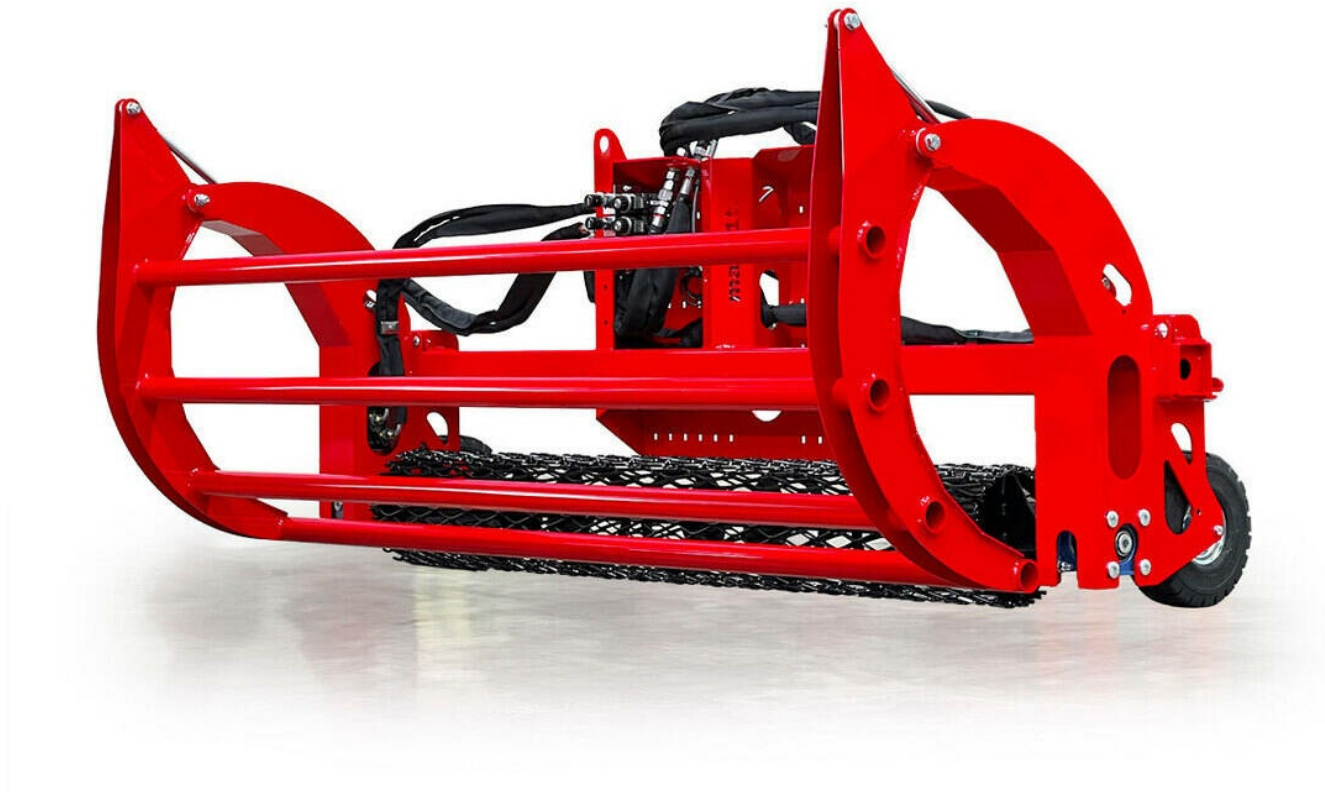

TurfWinch - Recycling

TurfWinch TW2000

Item number/s:

6214680

Attachment for Up- and Unrolling of artificial turf.

TurfWinch TW2000 winds artificial turf with or without infill material into transportable rolls. The maximum roll width is 2 metres. Height adjustable support rollers facilitate handling. The winding speed is adjustable and can be activated from the driver seat by the Hand-held steering. TurfWinch TW2000 can be operated through different adapters with all available loaders.

Requirements for using the TW2000:

Operation requires a loader or a tractor with at least 20 kW (27 HP) drive power and a oil capacity of 25 litre per minute. We recommend a continuously variable hydrostatic transmission drive or crawling gear.

Controls protected

TurfWinch - Recycling TurfWinch TW2000

Detail views

Easy
control element

Robust
Grid roller for winding up the lawn.

Powerful
Pliers for gripping the lawn roll.

TurfWinch - Recycling

TurfWinch TW2000

Technical information

Roll width	Max. 2 metres
Drive	Hydraulic / electro-hydraulic
Lifting power	max. 2,000 kg
Weight	351 kg
Dimensions	L 1,200 x W 2,510 x H 1,100 mm

Subject to technical changes

passion for sports grounds