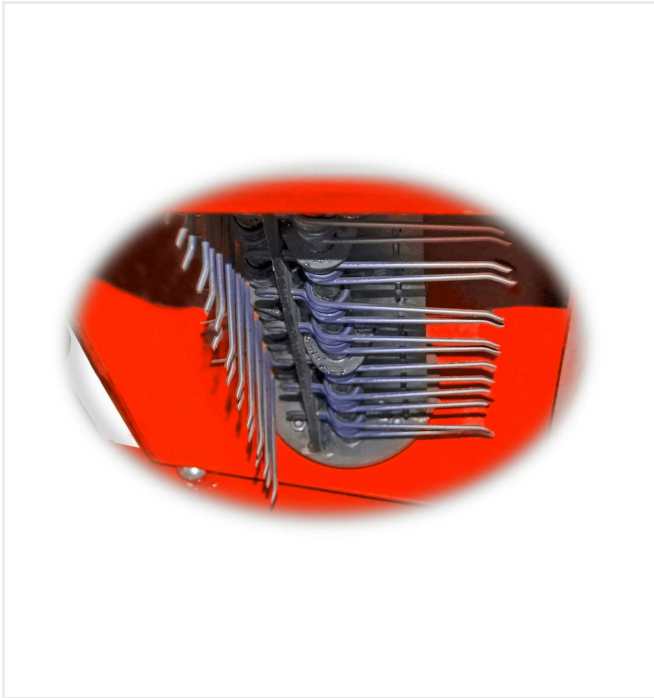

TurfPickup - Recycling TurfPickup TP600

Detail views

Rotating shaft with flexible tines