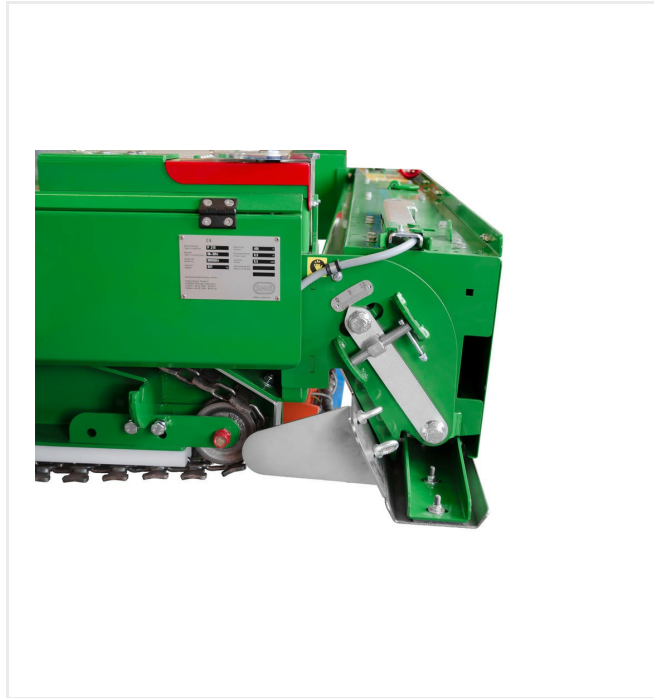

P218 is equipped with only one control panel, which can be fixed either on the left or right side, as required. Therefore, all its functions can be implemented easily and clearly. In order to ensure a homogeneous surface, the screed is quickly brought up to temperature with proven electrical heating bars.

A control thermostat keeps the operating temperature of the screed constant during paving. The oscillating speed of the screed is adjustable. Thicknesses of 0 – 50 mm can be manually adjusted by turning the two hand wheels on the screed.

For the optimal surface quality the compaction can be adapted accordingly by adjusting the inclination angle of the screed.

P218 can be lifted with the help of the hand pump. For cleaning and maintenance, the screed can be easily swiveled upwards. The 80 mm wide chains can be changed with a few simple steps.

PlanoMatic - Paving PlanoMatic P218

Detail views

PlanoMatic P218

Tilt adjustment of the screed, limiters on the side for homogeneous and seamless installation

Hand pump for manual up/down lifting of the machine