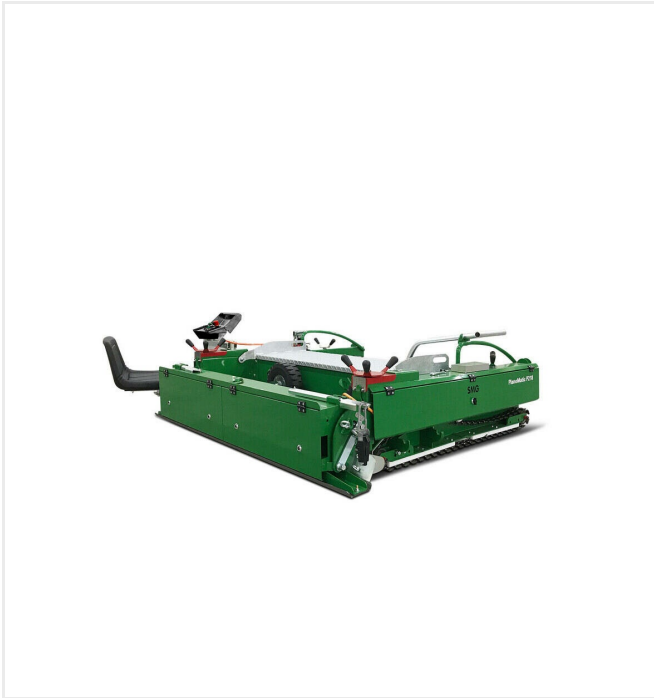

PlanoMatic - Paving PlanoMatic P218

Detail views

PlanoMatic P218