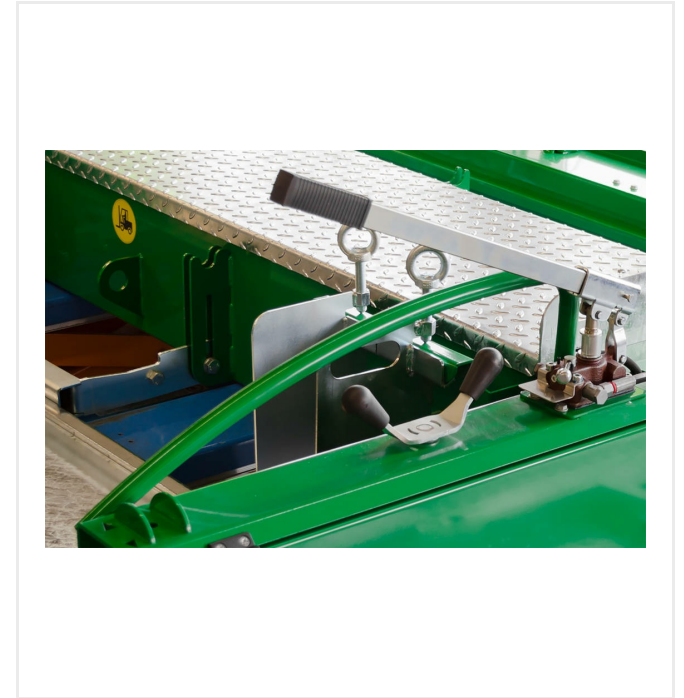

P218 is equipped with only one control panel, which can be fixed either on the left or right side, as required. Therefore, all its functions can be implemented easily and clearly. In order to ensure a homogeneous surface, the screed is quickly brought up to temperature with proven electrical heating bars.

For the optimal surface quality the compaction can be adapted accordingly by adjusting the inclination angle of the screed.

P218 can be lifted with the help of the hand pump. For cleaning and maintenance, the screed can be easily swiveled upwards. The 80 mm wide chains can be changed with a few simple steps.

PlanoMatic - Paving PlanoMatic P218

Detail views

PlanoMatic P218

Tilt adjustment of the screed, limiters on the side for homogeneous and seamless installation

Hand pump for manual up/down lifting of the machine